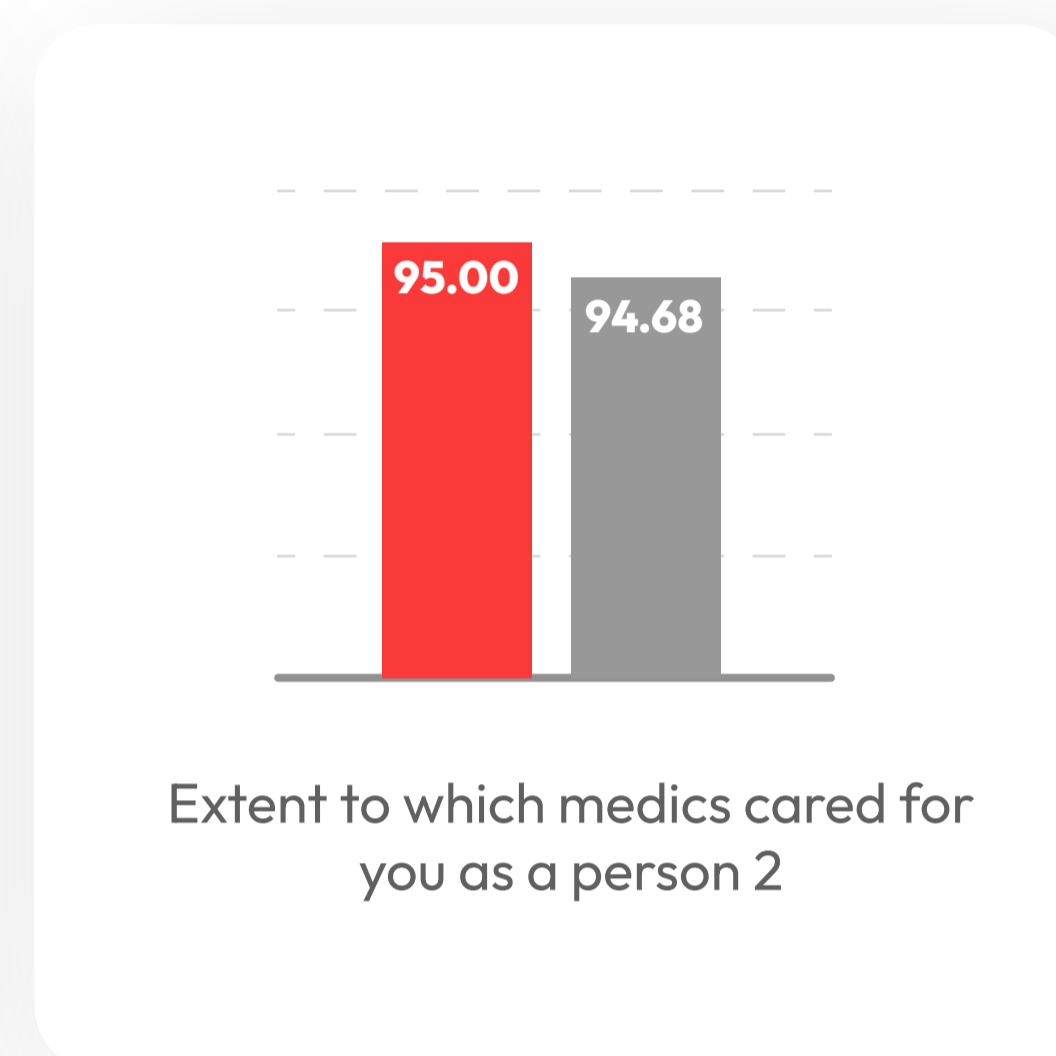

Your Score

92.86

EXECUTIVE SUMMARY

- ✔ Your overall score for the time period selected is **92.86**. This is a difference of **-0.96** from your previous period's score of **93.82**.
- ✔ Your overall Top Box score, which represents the percentage of the highest possible rating Very Good, is **76.47%**.
- ✔ In addition, your rolling 12- month score of **93.98** is a difference of **1.01** from the national database score of **92.97**.
- ✔ When compared to all organizations in the national database, your score of **93.98** is ranked **29th** and **5th** for comparably sized organizations.

5 HIGHEST SCORES

■ Your Score ■ National DB

5 LOWEST SCORES

■ Your Score ■ National DB