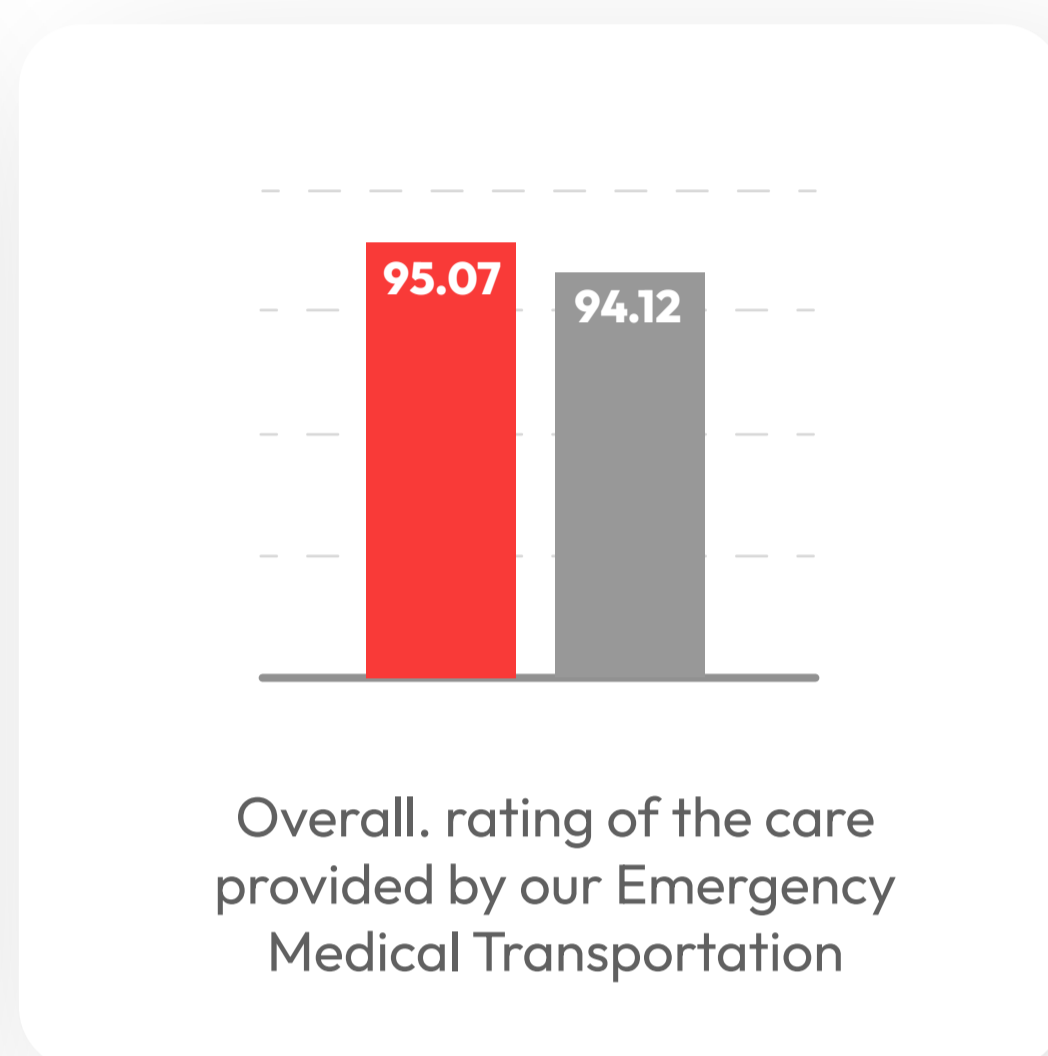

Your Score

92.86

EXECUTIVE SUMMARY

- ✔ Your overall score for the time period selected is **92.86**. This is a difference of **-0.96** from your previous period's score of **93.82**.
- ✔ Your overall Top Box score, which represents the percentage of the highest possible rating Very Good, is **76.47%**.
- ✔ In addition, your rolling 12- month score of **93.98** is a difference of **1.01** from the national database score of **92.97**.
- ✔ When compared to all organizations in the national database, your score of **93.98** is ranked **29th** and **5th** for comparably sized organizations.

5 HIGHEST SCORES

■ Your Score ■ National DB

5 LOWEST SCORES

■ Your Score ■ National DB