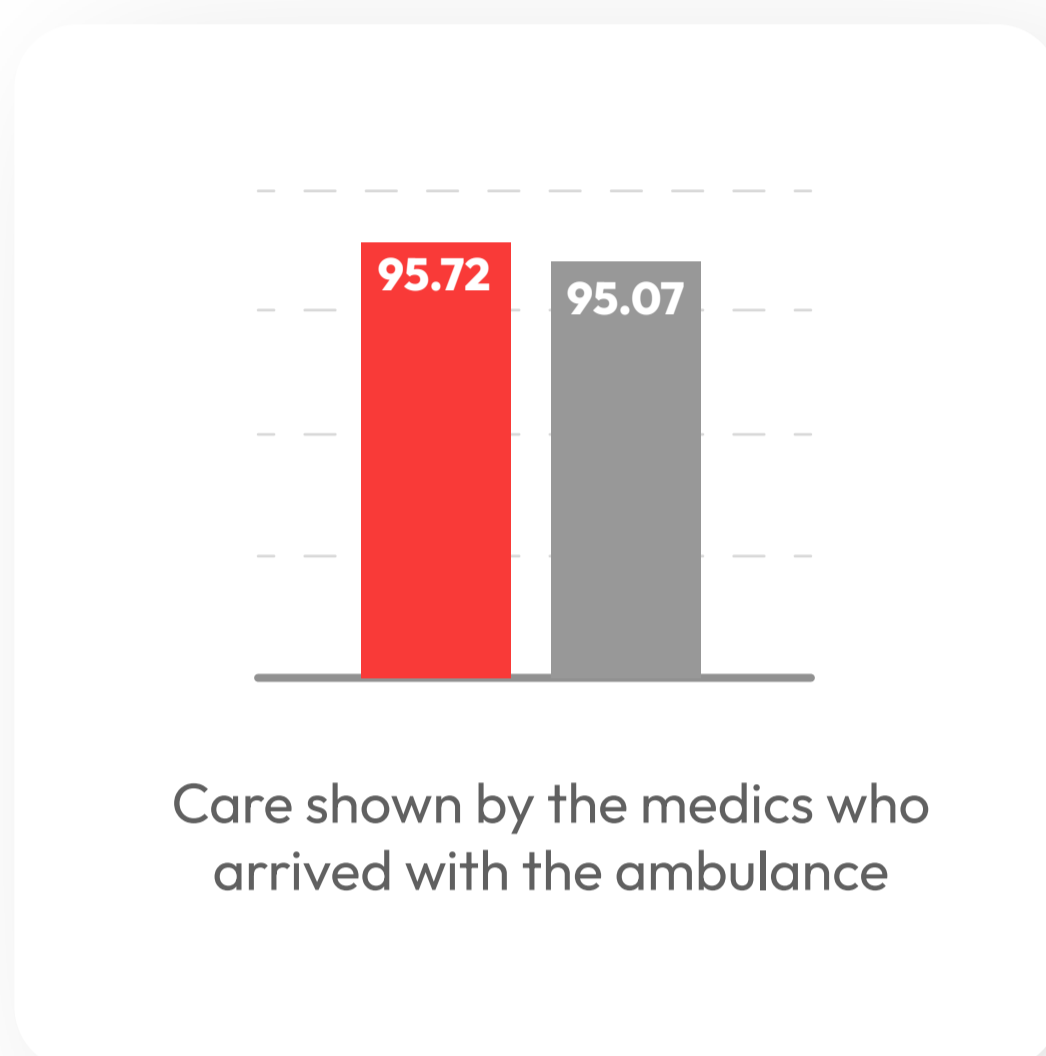

Your Score

92.86

EXECUTIVE SUMMARY

- ✔ Your overall score for the time period selected is **92.86**. This is a difference of **-0.96** from your previous period's score of **93.82**.
- ✔ Your overall Top Box score, which represents the percentage of the highest possible rating Very Good, is **76.47%**.
- ✔ In addition, your rolling 12- month score of **93.98** is a difference of **1.01** from the national database score of **92.97**.
- ✔ When compared to all organizations in the national database, your score of **93.98** is ranked **29th** and **5th** for comparably sized organizations.

5 HIGHEST SCORES

■ Your Score ■ National DB

5 LOWEST SCORES

■ Your Score ■ National DB