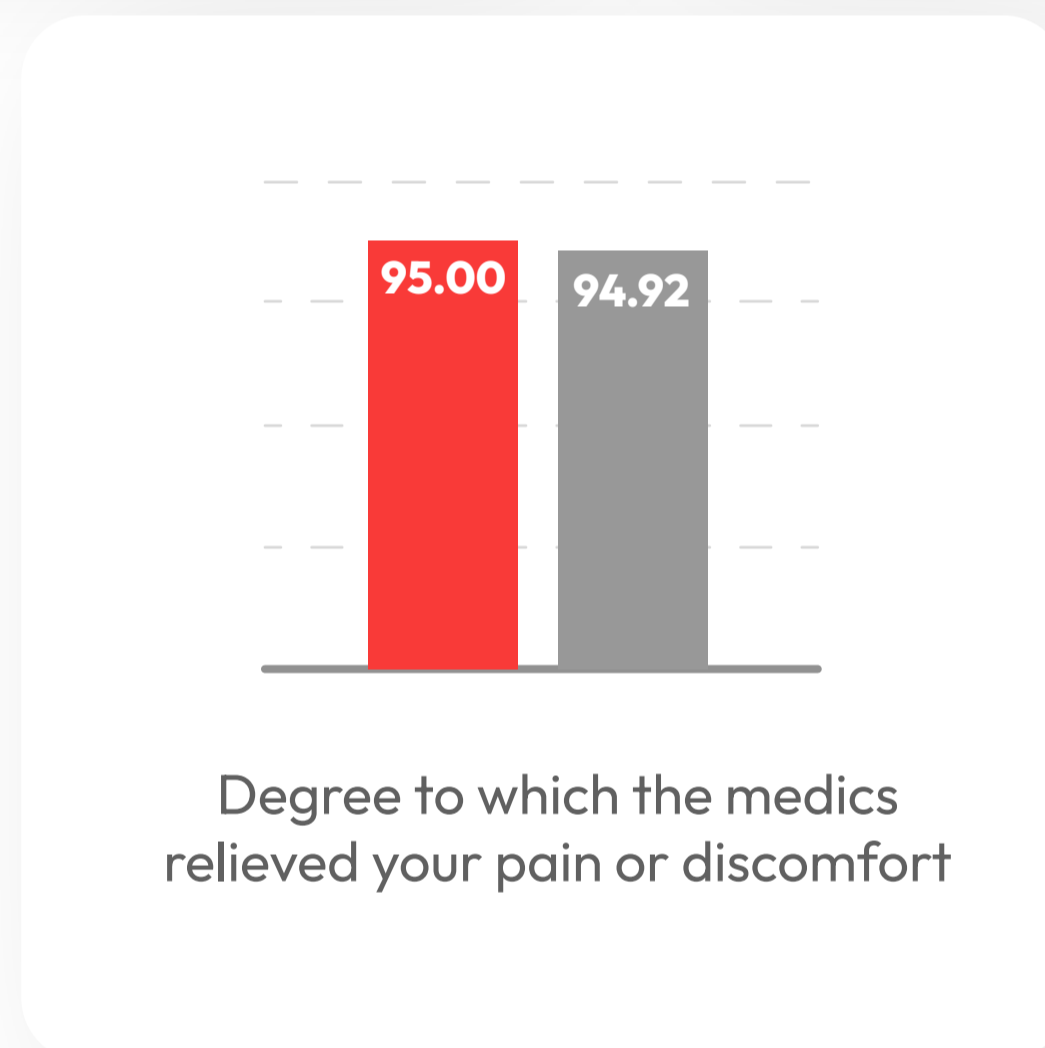

Your Score

92.86

EXECUTIVE SUMMARY

- ✔ Your overall score for the time period selected is **92.86**. This is a difference of **-0.96** from your previous period's score of **93.82**.
- ✔ Your overall Top Box score, which represents the percentage of the highest possible rating Very Good, is **76.47%**.
- ✔ In addition, your rolling 12- month score of **93.98** is a difference of **1.01** from the national database score of **92.97**.
- ✔ When compared to all organizations in the national database, your score of **93.98** is ranked **29th** and **5th** for comparably sized organizations.

5 HIGHEST SCORES

■ Your Score ■ National DB

5 LOWEST SCORES

■ Your Score ■ National DB